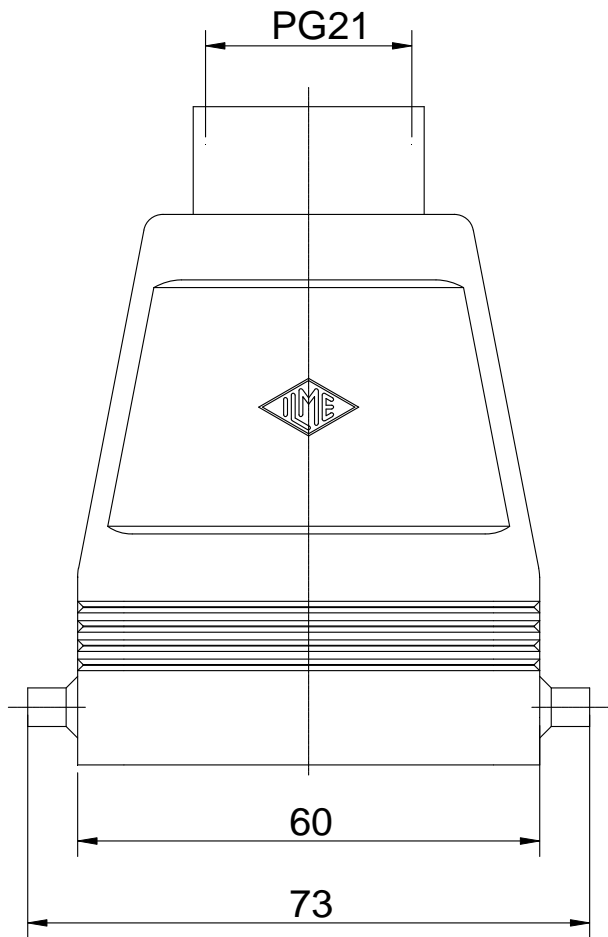

Diritti riservati | All rights reserved

Date 14.12.2006	CAVW 06 L21	Scale	
Sign.	hood top entry PG21 AA	1:1	