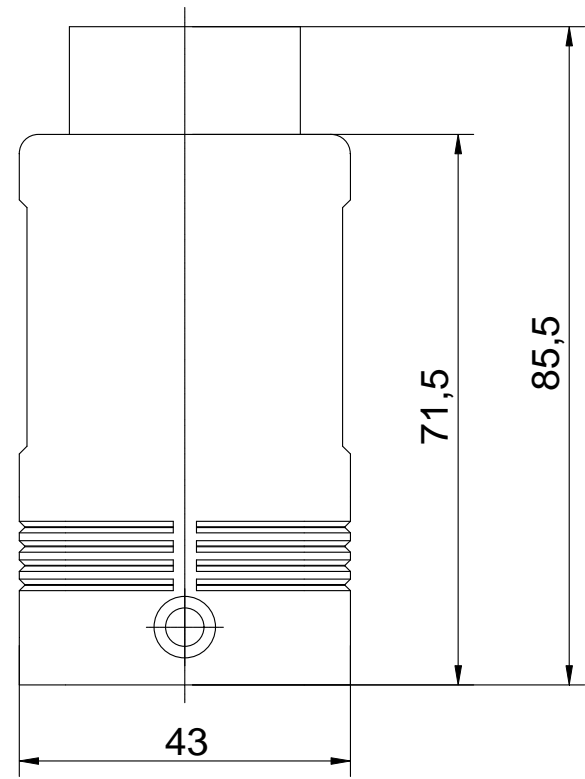

Diritti riservati | All rights reserved

Date 14.12.2006	CAVW 06 L21	Scale	
Sign.	hood top entry PG21 AA	1:1	